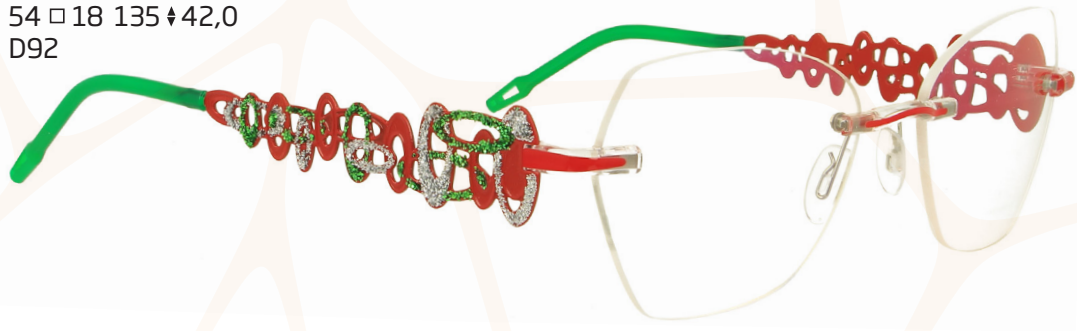

SWITCH IT GMBH

DAS WECHSELBÜGEL SYSTEM

www.switch-it.de

SI9241

COMBI 9241
54 □ 18 135 † 42,0
D92

SI9242

COMBI 9242
53 □ 18 135 † 36,0
D76

SI9243

COMBI 9243
51 □ 18 135 † 37,0
D82

SI9239

COMBI 9239
51 □ 18 135 †35,0
D81

SI9240

COMBI 9240
54 □ 18 135 †34,0
D71

SI9235

COMBI 9235
54 □ 18 135 † 46,0
D91

SI9236