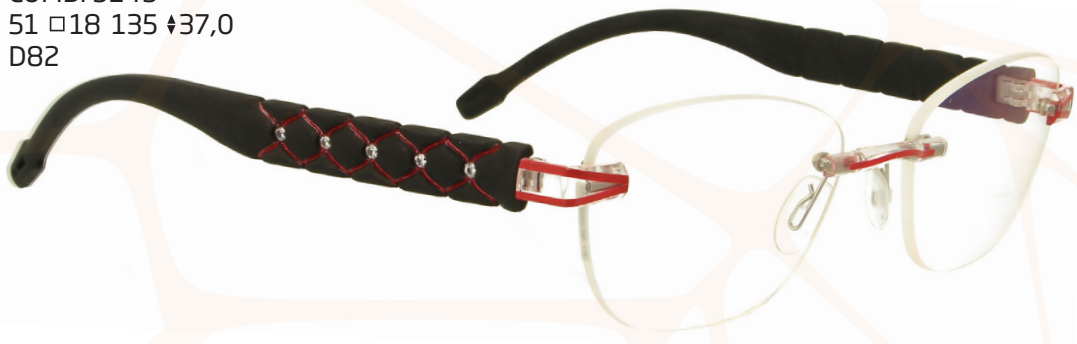

SWITCH IT GMBH

DAS WECHSELBÜGEL SYSTEM

www.switch-it.de

SI9241

COMBI 9241
54 □ 18 135 † 42,0
D92

SI9242

COMBI 9242
53 □ 18 135 † 36,0
D76

SI9243

COMBI 9243
51 □ 18 135 † 37,0
D82

SI9239

COMBI 9239
51 □ 18 135 †35,0
D81

SI9240

COMBI 9240
54 □ 18 135 †34,0
D71

SI9235

COMBI 9235
54 □ 18 135 † 46,0
D91

SI9236